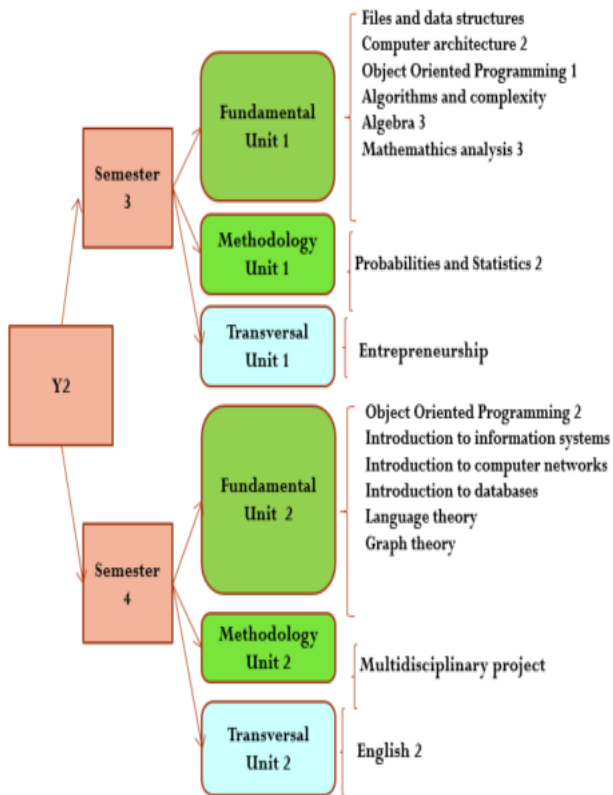

Engineering cycle (Y2)

<https://dpt-info.univ-boumerdes.dz/>
<https://fs.univ-boumerdes.dz/>

Computer science engineering cycle

Started on September 2022.

Five years cycle with two years of common core and three years of specialization (to define in collaboration with socio-economic tissue).

It is aimed to produce engineers:

Responding to industry needs and/or for research purposes.

Engineering cycle (Y1)

**SCIENCE FACULTY
 COMPUTER SCIENCE
 DEPARTMENT**

The Computer Science Department is located in faculty of sciences of Bouverdes University .