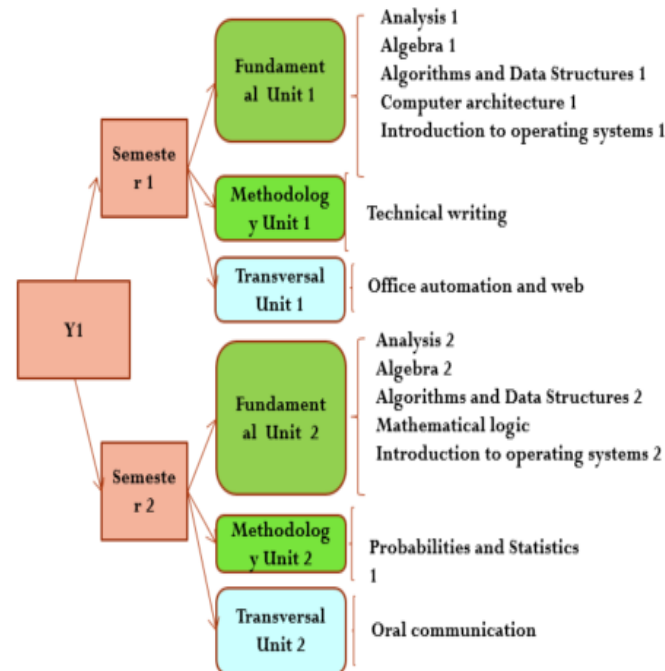

Engineering cycle (Y2)

<https://dpt-info.univ-boumerdes.dz/>
<https://fs.univ-boumerdes.dz/>

Computer science engineering cycle

Started on September 2022.

Five years cycle with two years of common core and three years of specialization (to define in collaboration with socio-economic tissue).

It is aimed to produce engineers:

Responding to industry needs and/or for research purposes.

Engineering cycle (Y1)

**SCIENCE FACULTY
 COMPUTER SCIENCE
 DEPARTMENT**

The Computer Science Department is located in faculty of sciences of Bouverdes University .